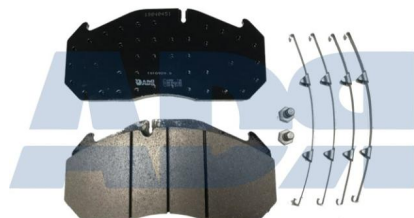

-----  
MERITOR MDP3030K, MDP5017,  
MDP5038, MDP5054, MDP5065

-----  
SAF 1.057.0044.00, 1057004400

-----  
SAURER 1057004400

-----  
SETRA 8285526000, 8285522000,  
8285525000, 8285408534,  
8285521000, 8285408463,  
82854084640, 8.285.408.534,  
8.285.408.464.0, 8.285.408.463