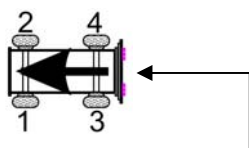

Calipers

Ref. Fre. Coruña	Ref. Knorr Rac.	Lad.	Knorr part nº	Ref. Knorr
FCC0026565R	SN6565	1	II31017	SB6503
FCC0026555R	SN6555	2	II31018	SB6513