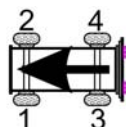

MODELOS

VOLVO

FM9
(FAA 20)

Calipers

Ref.	Ref. Meritor	Lado
FCC003596	LRG596	1-3
FCC003597	LRG597	2-4