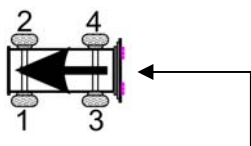

Calipers

Ref.	Ref. Meritor	Lado
FCC003590	LRG590	1
FCC003591	LRG591	2