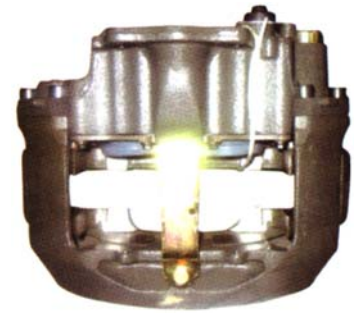

Calipers

Ref.	Ref. Meritor	Lado
FCC003752	LRG752	1
FCC003753	LRG753	2

Llanta	22,5"