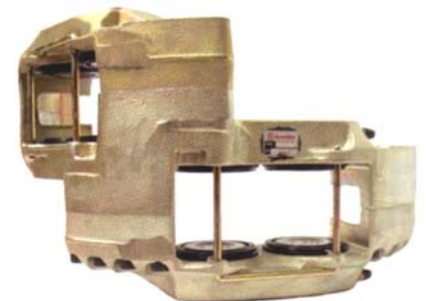

BUS

MODELOS

380 EUROCLASS-393.35 MY
380 EUROCLASS-490.18
380 EUROCLASS-490.29
380 EUROCLASS-490.29 EL
380 EUROCLASS-491
CITYCLASS 22
CITYCLASS 27
EURORIDER